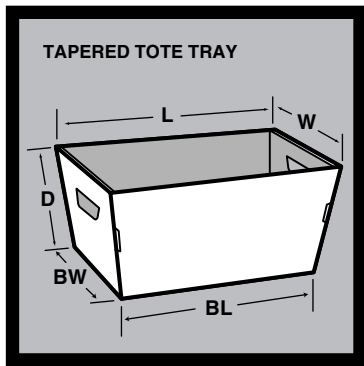

All have completely self- locking body and cover — Furnished flat — All dimensions are inside dimensions.

RF4, RRF4, RF5, RF6

Stock No.	Inside Dimensions L x W x D		No. Per Bundle	No. Per Pallet
RF6	15 x 9 ³ / ₄ x 12 ¹ / ₄	with Lid (Double Bottom and Triple Ends) (Accommodates Side Cut File Folders)	25	350
CF1	15 x 10 ¹ / ₂ x 4 ¹ / ₂	with Lid (Check File Box)	25	700
RF1	15 x 12 x 10	with Lid (Snap Lock Bottom with Double Sides and Double Ends)	25	700
RP16	14 x 12	Plain Pad	50	3000
RRF2	15 x 12 x 10	With Lid (Double Bottom and Double Ends)	25	700
RF2	15 x 12 x 10	with Lid (Double Bottom and Double Ends)	25	700
RF3	15 x 12 x 10	with Lid (Woodgrain with Triple Ends, Double Sides and Double Bottom)	25	350
RRF4	15 ¹ / ₄ x 12 ¹ / ₄ x 10	With Lid Attached (Double Bottom and Triple Ends)	25	350
RF4	15 ¹ / ₄ x 12 ¹ / ₄ x 10	with Lid attached (Double Bottom and Triple Ends)	25	350
RF5	24 ¹ / ₂ x 15 ¹ / ₄ x 10	with Lid attached (Double Bottom and Triple Ends)	10	360

CORRUGATED (DIE-CUT) ONE-PIECE SELF-LOCKING FILE AID WITH HAND HOLE

32 ECT #3 WHITE OUTSIDE

Furnished flat — No tape, glue or staples necessary — Assemble in seconds — Used for filing or storing records — Not to be used as a shipper — All dimensions are outside dimensions.

Stock No.	Outside Dimensions L x W x D	No. Per Bundle	No. Per Pallet
FA1	12 x 5 x 9 ⁷ / ₈	25	700

TTT

CORRUGATED (DIE-CUT) SELF-LOCKING TOTE TRAYS

275# TEST #3 WHITE OUTSIDE

Solves your material handling problems —
Tapered sides allow for nesting when empty —
Furnished flat — Rigid self-closing design sets
up in seconds — All dimensions are inside
dimensions — The coating on the TTT3 resists oil
and water, adds to the life of the tray, and is
100% recyclable.